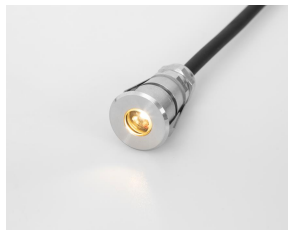

BS3023

1.2W Stainless Steel Spot Light

Description

Spot light for outdoor use.
Deep recessed design;
Stainless steel 316 bezel;
Stainless Steel Clip SS304 recessed;
Suitable for outdoor and shower area;
Clear Glass Diffuser;

Finish

Nature stainless steel
Black

Material

Aluminium
Stainless steel

TECHNICAL CHARACTERISTICS

Light source

Light source: CREE XPE-2
Output (W): 350mA 3V 1.2W
Total power consumption (W):1.2
Color temperature:2700K/3000K/4000K
CRI: 80
Photobiological risk:RG1
Real Lumen: 800lm
Qty Leds: 1
Lm/Real W: 70
Life Time: 50.000h L90B10
MacAdam steps: 3
UGR: 14

GEAR

This product is supplied without gear.

Luminaire

IP68 for outdoor using
crossing: No
Warranty: 5 Years

Logistics

Net Weight (Kg): 0.18
Weight in Kg (packaged): 10.9
Packing: 27 x 27 x 36
Masterbox: 60