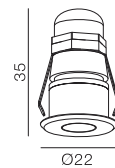

Shower Sauna 20

-  IP67
-  Class III
-  Ceiling Recessed
-  Acoustic Proof
-  Anti glare hazard UGR<14
-  RG1 | Blue light
-  19mm
-  Altamente riciclabile
Highly recyclable
-  FSC
Package

2.1Watt Fixed Sauna Light

Code	System Power	LED Power	Lumens(at 3000K)	CRI	Lifetime (Ta 25°C)
BS3023	2.6W	700mA 3V	80lm	≥90	50.000h L90B10

Finish	LED CCT	Beam
501 Polished SUS316	 2700K	 Flood
	 3000K	
	 4000K	

Key Information	
Material	Stainless Steel SUS316, Aluminum
Mounting	Ceiling Recessed
Gear	This product is supplied without gear.
Warranty	5 Year

Light Distribution for 3000K

wide 70°

h(m)	E(lx)	o(m)
1	36.09	ø1.39
2	9.022	ø2.79
3	4.010	ø4.18
4	2.255	ø5.57
5	1.443	ø6.97