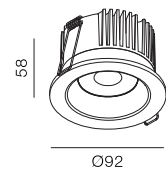

Shower 82

-  IP65
-  Class III
-  Ceiling Recessed
-  Acoustic Proof
-  Anti glare hazard UGR<19
-  RG1 | Blue light
-  82mm
-  Altamente riciclabile Highly recyclable
-  FSC Package

12.6Watt Shower Light with Interchangeable Bezel

Code	System Power	LED Power	Lumens(at 3000K)	CRI	Lifetime (Ta 25°C)
DL3043-15	14.8W	350mA 36V	1100lm	93/97	50.000h L90B10

Finish	LED CCT	Beam	Key Information	
101 Textured White	 2700K	 24°	Material	Aluminium
102 Textured Black	 3000K	 36°	Mounting	Ceiling Recessed
401 Polished Chrome	 4000K	 60°	Gear	This product is supplied without gear.
402 Brushed Nickel			Warranty	5 Year

Light Distribution for 2700K

medium 34.7°

h(m)	E(lx)	o(m)
1	2983	ø0.62
2	745.7	ø1.25
3	331.4	ø1.87
4	186.4	ø2.50
5	119.3	ø3.12