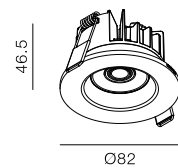

# Shower 70

-  IP65
-  Class III
-  Ceiling Recessed
-  Acoustic Proof
-  Anti glare hazard UGR<19
-  RG1 | Blue light
-  70mm
-  Altamente riciclabile Highly recyclable
-  FSC Package

## 9Watt Shower Light with Interchangeable Bezel

Code	System Power	LED Power	Lumens(at 3000K)	CRI	Lifetime (Ta 25°C)
DL3043	11W	250mA 36V	800lm	93/97	50.000h L90B10

Finish	LED CCT	Beam	Key Information	
101 Textured White	 2700K	 24°	Material	Aluminium
102 Textured Black	 3000K	 36°	Mounting	Ceiling Recessed
401 Polished Chrome	 4000K	 45°	Gear	This product is supplied without gear.
402 Brushed Nickel			Warranty	5 Year

### Light Distribution for 2700K

medium 35.2°

h(m)	E(lx)	o(m)
1	2185	ø0.63
2	546.2	ø1.27
3	242.8	ø1.90
4	136.6	ø2.54
5	84.70	ø3.17