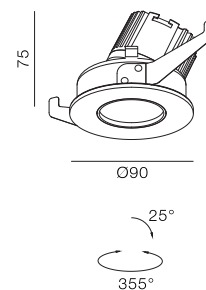

# Shower Pinhole 82

-  IP65
-  Class III
-  Ceiling Recessed
-  Acoustic Proof
-  Anti glare hazard UGR<14
-  RG1 | Blue light
-  82mm
-  Altamente riciclabile Highly recyclable
-  FSC Package

## 9Watt Pinhole Shower Downlight

Code	System Power	LED Power	Lumens(at 3000K)	CRI	Lifetime (Ta 25°C)
DL3284	11W	250mA 36V	400lm	93/97	50.000h L90B10

Finish	LED CCT	Beam	Key Information	
101 Textured White	2700K	15°	Material	Aluminium
102 Textured Black	3000K	24°	Mounting	Ceiling Recessed
	4000K	36°	Gear	This product is supplied without gear.
			Warranty	5 Year

### Light Distribution for 2700K

wide 36°

h(m)	E(lx)	o(m)
1	1619	ø0.64
2	404.8	ø1.29
3	179.9	ø1.94
4	101.2	ø2.59
5	64.77	ø3.24