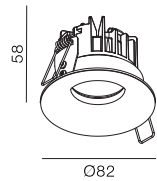

# Shower Curved 82

-  IP65
-  Class III
-  Ceiling Recessed
-  Acoustic Proof
-  Anti glare hazard UGR<19
-  RG1 | Blue light
-  75mm
-  Altamente riciclabile Highly recyclable
-  FSC Package

## 9.4Watt Fixed Curved Bezel Downlight

Code	System Power	LED Power	Lumens(at 3000K)	CRI	Lifetime (Ta 25°C)
DL3581	11.7W	260mA 36V	900lm	≥90	50,000h L90B20

Finish	LED CCT	Beam	Key Information	
101 Textured White	 2700K	 24°	Material	Stainless Steel SUS316L, Aluminum
102 Textured Black	 3000K	 45°	Mounting	Ceiling Recessed
	 4000K	 60°	Gear	This product is supplied without gear.
			Warranty	5 Year

### Light Distribution for 3000K

wide 57°

h(m)	E(lx)	o(m)
1	1002	ø0.67
2	250.6	ø1.35
3	111.4	ø2.02
4	62.65	ø2.70
5	40.10	ø3.37