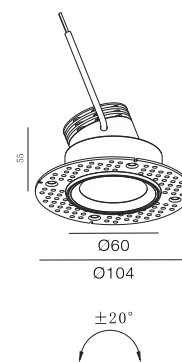

Shower Trimless 60

-  IP65
-  Class III
-  Ceiling Recessed
-  Acoustic Proof
-  Anti glare hazard UGR<19
-  RG1 | Blue light
-  70mm
-  Altamente riciclabile
Highly recyclable
-  FSC
Package

5.4Watt Trimless Adjustable Downlight

Code	System Power	LED Power	Lumens(at 3000K)	CRI	Lifetime (Ta 25°C)
DL3682	6.8W	150mA 36V	362lm	≥90	50.000h L90B10

Finish	LED CCT	Beam
101 Textured White	 2700K	 15°
102 Textured Black	 3000K	 24°
	 4000K	 36°

Key Information	
Material	Aluminium
Mounting	Ceiling Recessed
Gear	This product is supplied without gear.
Warranty	5 Year

Light Distribution for 2700K

Narrow 15°

h(m)	E(lx)	o(m)
1	10871	o0.62
2	271.8	o1.24
3	120.8	o1.86
4	67.90	o2.48
5	43.40	o3.10