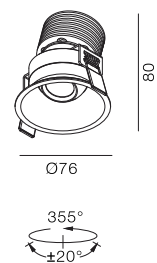

Gyro 70

-  IP65
-  Class III
-  Ceiling Recessed
-  Acoustic Proof
-  Anti glare hazard UGR<19
-  RG1 | Blue light
-  70mm
-  Altamente riciclabile Highly recyclable
-  FSC Package

9Watt Waterproof Gyro Tiltable Downlight

Code	System Power	LED Power	Lumens(at 3000K)	CRI	Lifetime (Ta 25°C)
DL3705	11W	250mA 36V	700lm	93/97	50.000h L90B10

Finish	LED CCT	Beam	Key Information	
101 Textured White	2700K	24°	Material	Aluminium
102 Textured Black	3000K	36°	Mounting	Ceiling Recessed
	4000K	50°	Gear	This product is supplied without gear.
			Warranty	5 Year

Light Distribution for 2700K

spot 15°			wide 60°		
h(m)	E(lx)	o(m)	h(m)	E(lx)	o(m)
1	3683	o0.33	1	783.0	o0.87
2	920.7	o0.67	2	195.7	o1.74
3	409.2	o1.00	3	87.00	o2.61
4	230.2	o1.34	4	48.94	o3.48
5	147.3	o1.67	5	31.32	o4.35