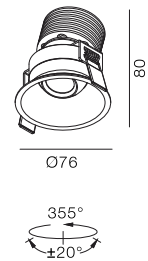

Gyro Semi 15

-  IP65
-  Class III
-  Ceiling Recessed
-  Acoustic Proof
-  Anti glare hazard UGR<19
-  RG1 | Blue light
-  70mm
-  Altamente riciclabile Highly recyclable
-  FSC Package

9Watt Waterproof Gyro Tiltable Downlight with Adaptor Ring

Code	System Power	LED Power	Lumens(at 3000K)	CRI	Lifetime (Ta 25°C)
DL3705	11W	250mA 36V	700lm	93/97	50.000h L90B10

Finish	LED CCT	Beam	Key Information	
101 Textured White	2700K	24°	Material	Aluminium
102 Textured Black	3000K	36°	Mounting	Ceiling Recessed
	4000K	50°	Gear	This product is supplied without gear.
			Warranty	5 Year

Light Distribution for 3000K

spot 15°			wide 60°		
h(m)	E(lx)	o(m)	h(m)	E(lx)	o(m)
1	3683	ø0.33	1	783.0	ø0.87
2	920.7	ø0.67	2	195.7	ø1.74
3	409.2	ø1.00	3	87.00	ø2.61
4	230.2	ø1.34	4	48.94	ø3.48
5	147.3	ø1.67	5	31.32	ø4.35