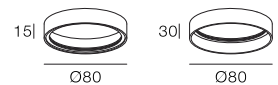

Gyro Semi 15

-  IP65
-  Class III
-  Ceiling Recessed
-  Acoustic Proof
-  Anti glare hazard UGR<19
-  RG1 | Blue light
-  70mm
-  Altamente riciclabile Highly recyclable
-  FSC Package

9Watt Waterproof Gyro Tiltable Downlight with Adaptor Ring

Code	System Power	LED Power	Lumens(at 3000K)	CRI	Lifetime (Ta 25°C)
DL3705	11W	250mA 36V	700lm	93/97	50.000h L90B10

Finish	LED CCT	Beam	Key Information	
101 Textured White	2700K	24°	Material	Aluminium
102 Textured Black	3000K	36°	Mounting	Ceiling Recessed
	4000K	50°	Gear	This product is supplied without gear.
			Warranty	5 Year

Light Distribution for 3000K

spot 15°			wide 60°		
h(m)	E(lx)	o(m)	h(m)	E(lx)	o(m)
1	3683	ø0.33	1	783.0	ø0.87
2	920.7	ø0.67	2	195.7	ø1.74
3	409.2	ø1.00	3	87.00	ø2.61
4	230.2	ø1.34	4	48.94	ø3.48
5	147.3	ø1.67	5	31.32	ø4.35