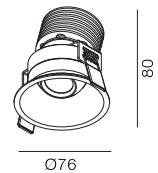

# Gyro Semi 40

-  IP65
-  Class III
-  Ceiling Recessed
-  Acoustic Proof
-  Anti glare hazard UGR<19
-  RG1 | Blue light
-  70mm
-  Altamente riciclabile Highly recyclable
-  FSC Package

## 9Watt Waterproof Gyro Tiltable Downlight with Adaptor Ring

Code	System Power	LED Power	Lumens(at 3000K)	CRI	Lifetime (Ta 25°C)
DL3705	11W	250mA 36V	700lm	93/97	50.000h L90B10

Finish	LED CCT	Beam	Key Information	
101 Textured White	2700K	24°	Material	Aluminium
102 Textured Black	3000K	36°	Mounting	Ceiling Recessed
	4000K	50°	Gear	This product is supplied without gear.
			Warranty	5 Year

### Light Distribution for 2700K

spot 15°			wide 60°		
h(m)	E(lx)	o(m)	h(m)	E(lx)	o(m)
1	3683	o0.33	1	783.0	o0.87
2	920.7	o0.67	2	195.7	o1.74
3	409.2	o1.00	3	87.00	o2.61
4	230.2	o1.34	4	48.94	o3.48
5	147.3	o1.67	5	31.32	o4.35