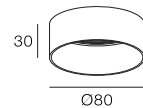

# Gyro Semi 40

-  IP65
-  Class III
-  Ceiling Recessed
-  Acoustic Proof
-  Anti glare hazard UGR<19
-  RG1 | Blue light
-  70mm
-  Altamente riciclabile Highly recyclable
-  FSC Package

## 9Watt Waterproof Gyro Tiltable Downlight with Adaptor Ring

Code	System Power	LED Power	Lumens(at 3000K)	CRI	Lifetime (Ta 25°C)
DL3705	11W	250mA 36V	700lm	93/97	50.000h L90B10

Finish	LED CCT	Beam	Key Information	
101 Textured White	2700K	24°	Material	Aluminium
102 Textured Black	3000K	36°	Mounting	Ceiling Recessed
	4000K	50°	Gear	This product is supplied without gear.
			Warranty	5 Year

### Light Distribution for 2700K

spot 15°			wide 60°		
h(m)	E(lx)	o(m)	h(m)	E(lx)	o(m)
1	3683	o0.33	1	783.0	o0.87
2	920.7	o0.67	2	195.7	o1.74
3	409.2	o1.00	3	87.00	o2.61
4	230.2	o1.34	4	48.94	o3.48
5	147.3	o1.67	5	31.32	o4.35