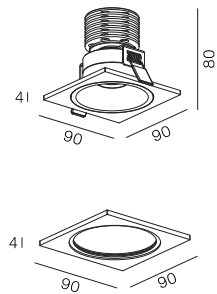

Gyro Square 90

-  IP65
-  Class III
-  Ceiling Recessed
-  Acoustic Proof
-  Anti glare hazard UGR<19
-  RG1 | Blue light
-  70mm
-  Altamente riciclabile Highly recyclable
-  FSC Package

9Watt Waterproof Gyro Tiltable Downlight with Adaptor Ring

| Finish | LED CCT | Beam | Key Information | |
|--------------------|---------|------|-----------------|--|
| 101 Textured White | 2700K | 24° | Material | Aluminium |
| 102 Textured Black | 3000K | 36° | Mounting | Ceiling Recessed |
| | 4000K | 50° | Gear | This product is supplied without gear. |
| | | | Warranty | 5 Year |