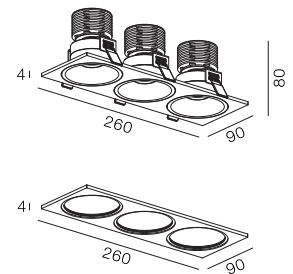

Gyro Rectangle 260

-  IP65
-  Class III
-  Ceiling Recessed
-  Acoustic Proof
-  Anti glare hazard UGR<19
-  RG1 | Blue light
-  70mm*3
-  Altamente riciclabile Highly recyclable
-  FSC Package

9Watt Waterproof Gyro Tiltable Downlight with Adaptor Ring(3 Units)

Code	System Power	LED Power	Lumens(at 3000K)	CRI	Lifetime (Ta 25°C)
DL3705	11W	250mA 36V	700lm	93/97	50.000h L90B10

Finish	LED CCT	Beam
101 Textured White	2700K	24°
102 Textured Black	3000K	36°
	4000K	50°

Key Information	
Material	Aluminium
Mounting	Ceiling Recessed
Gear	This product is supplied without gear.
Warranty	5 Year

Light Distribution for 3000K

spot 15°			wide 60°		
h(m)	E(lx)	o(m)	h(m)	E(lx)	o(m)
1	939.1	o0.35	1	1566	o1.07
2	234.7	o0.69	2	391.4	o1.94
3	104.3	o1.02	3	174.0	o2.81
4	58.7.1	o1.36	4	97.88	o3.68
5	37.5.6	o1.69	5	62.64	o4.55