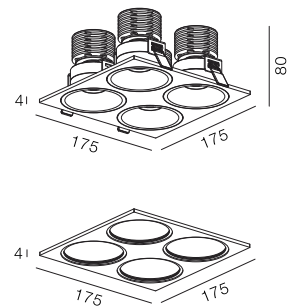

# Gyro Square 175

-  IP65
-  Class III
-  Ceiling Recessed
-  Acoustic Proof
-  Anti glare hazard UGR<19
-  RG1 | Blue light
-  70mm\*4
-  Altamente riciclabile Highly recyclable
-  FSC Package

## 9Watt Waterproof Gyro Tiltable Downlight with Adaptor Ring(4 Units)

Code	System Power	LED Power	Lumens(at 3000K)	CRI	Lifetime (Ta 25°C)
DL3705	11W	250mA 36V	700lm	93/97	50.000h L90B10

Finish	LED CCT	Beam
101 Textured White	2700K	24°
102 Textured Black	3000K	36°
	4000K	50°

### Light Distribution for 3000K

spot 15°			wide 60°		
h(m)	E(lx)	o(m)	h(m)	E(lx)	o(m)
1	11785	o0.36	1	2349	o1.17
2	2946	o0.70	2	587.1	o2.04
3	1309	o1.03	3	261.0	o2.91
4	736.6	o1.38	4	146.8	o3.78
5	471.3	o1.70	5	93.96	o4.65