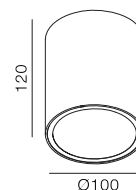

## 7.2Watt Waterproof Fixed Downlight

Code	System Power	LED Power	Lumens(at 3000K)	CRI	Lifetime (Ta 25°C)
SD3147	9W	200mA 36V	703lm	93/97	50.000h L90B10

Finish	LED CCT	Beam
101 Textured White	 2700K	 24°
102 Textured Black	 3000K	 36°
	 4000K	 60°

### Light Distribution for 3000K

medium 24°

h(m)	E(lx)	o(m)
1	1131	ø0.65
2	282.7	ø1.31
3	125.6	ø1.96
4	70.68	ø2.62
5	45.23	ø3.28

**Gear**

This product is supplied with on/off, phase-dim or DALI power supply