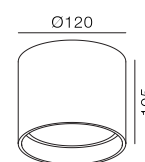

Shower Surface 120

-  IP65
-  Class I
-  Ceiling Surface
-  Anti glare hazard
UGR<19
-  RG1 | Blue light
-  Altamente riciclabile
Highly recyclable
-  FSC
Package

9Watt Surface Mount Waterproof Downlight

Code	System Power	LED Power	Lumens(at 3000K)	CRI	Lifetime (Ta 25°C)
SD3246	11W	250mA 36V	800lm	93/97	50.000h L90B10

Finish	LED CCT	Beam
<input type="checkbox"/> 101 Textured White	 2700K	 24°
<input type="checkbox"/> 102 Textured Black	 3000K	 36°
	 4000K	 60°

Key Information	
Material	Aluminium
Mounting	Ceiling Surface
Warranty	5 Year

Light Distribution for 2700K

wide 36°

h(m)	E(lx)	o(m)
1	1688	ø0.63
2	422.0	ø1.26
3	187.5	ø1.89
4	105.5	ø2.52
5	67.52	ø3.15

Gear
This product is supplied with on/off, phase-dim or DALI power supply