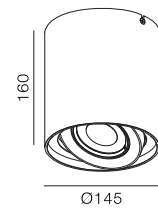

## 25.2Watt Gimble Tiltable Downlight

Code	System Power	LED Power	Lumens(at 3000K)	CRI	Lifetime (Ta 25°C)
SD3155	28.3W	700mA 36V	2519lm	>93	50.000h L90B10

Finish	LED CCT	Beam
101 Textured White	2700K	24°
102 Textured Black	3000K	38°
	4000K	60°

### Light Distribution for 3000K

wide 38°

h(m)	E(lx)	o(m)
1	5170	ø0.71
2	1293	ø1.43
3	574.5	ø2.15
4	323.1	ø2.87
5	206.8	ø3.59

**Gear**  
This product is supplied with on/off, phase-dim or DALI power supply