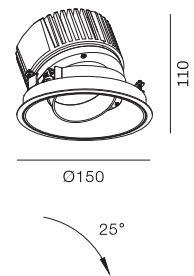

Commercial Tilt 140

-  IP21
-  Class III
-  Ceiling Recessed
-  Anti glare hazard UGR<14
-  RG1 | Blue light
-  140mm
-  Altamente riciclabile Highly recyclable
-  FSC Package

25.2Watt Gimble Tiltable Downlight

Code	System Power	LED Power	Lumens(at 3000K)	CRI	Lifetime (Ta 25°C)
DL3564	28.3W	700mA 36V	2650lm	>93	50.000h L90B10

Finish	Baffle Finishes	LED CCT	Beam	Key Information
<input type="checkbox"/> 101 Textured White	<input type="checkbox"/> 201 Matt White	<input type="checkbox"/> 2700K	 15°	Material Aluminium
<input type="checkbox"/> 102 Textured Black	<input type="checkbox"/> 202 Matt Black	<input type="checkbox"/> 3000K	 24°	Mounting Ceiling Recessed
		<input type="checkbox"/> 4000K	 36°	Gear This product is supplied without gear.
		 D2W	 50°	Warranty 5 Year
		 TW		

Light Distribution for 3000K

medium 40°			wide 50.5°		
h(m)	E(lx)	o(m)	h(m)	E(lx)	o(m)
1	3757	o0.74	1	2421	o0.95
2	939.3	o1.47	2	605.3	o1.90
3	417.5	o2.21	3	269.0	o2.86
4	234.8	o2.95	4	151.3	o3.81
5	150.3	o3.69	5	96.85	o4.77