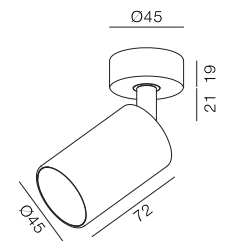

Accessories	
2	Glass Diffuser
2	Honeycomb Louvre

Gear
This product is supplied without gear, driver to be remote.