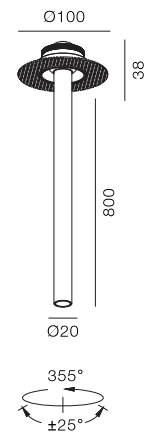

Retractable 25

-  IP21
-  Class III
-  Ceiling Recessed
-  Acoustic Proof
-  Anti glare hazard UGR<14
-  RG1 | Blue light
-  60mm
-  Altamente riciclabile Highly recyclable
-  FSC Package

6Watt Gyro Tiltable Downlight

Code	System Power	LED Power	Lumens(at 3000K)	CRI	Lifetime (Ta 25°C)
DL3638	7.5W	500mA 12V	300lm	>93/97	50.000h L90B10

Finish	LED CCT	Beam	Key Information	
101 Textured White	2700K	15°	Material	Aluminium
102 Textured Black	3000K	36°	Mounting	Ceiling Recessed
	4000K		Gear	This product is supplied without gear.
			Warranty	5 Year

Light Distribution for 3000K

spot 13°

h(m)	E(lx)	o(m)
1	1003	o0.23
2	250.7	o0.45
3	111.4	o0.68
4	62.67	o0.91
5	40.11	o1.14

Accessories

- 2  Glass Diffuser
- 2  Honeycomb Louvre