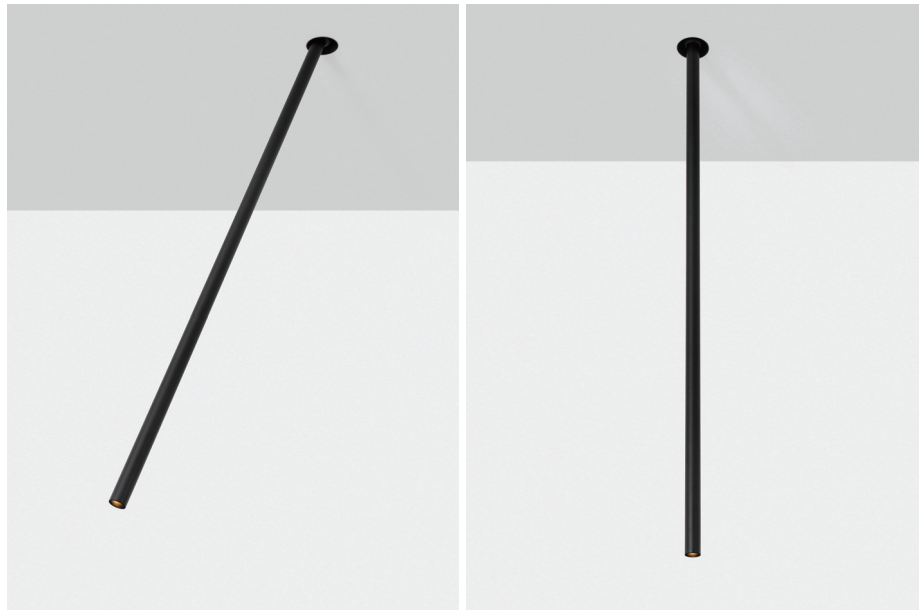

Retractable 25

-  IP21
-  Class III
-  Ceiling Recessed
-  Acoustic Proof
-  Anti glare hazard UGR<14
-  RG1 | Blue light
-  60mm
-  Altamente riciclabile Highly recyclable
-  FSC Package

6Watt Gyro Tiltable Downlight

Code	System Power	LED Power	Lumens(at 3000K)	CRI	Lifetime (Ta 25°C)
DL3638	7.5W	500mA 12V	300lm	>93/97	50.000h L90B10

Finish	LED CCT	Beam	Key Information	
101 Textured White	2700K	15°	Material	Aluminium
102 Textured Black	3000K	36°	Mounting	Ceiling Recessed
	4000K		Gear	This product is supplied without gear.
			Warranty	5 Year

Light Distribution for 3000K

spot 13°

h(m)	E(lx)	o(m)
1	1003	o0.23
2	250.7	o0.45
3	111.4	o0.68
4	62.67	o0.91
5	40.11	o1.14

Accessories

- 2  Glass Diffuser
- 2  Honeycomb Louvre