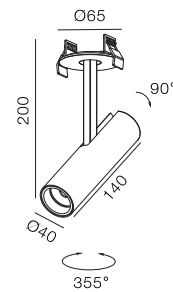

FSC
Package

12.6Watt Adjustable Spotlight

Code	System Power	LED Power	Lumens(at 3000K)	CRI	Lifetime (Ta 25°C)
DL3639	14.8W	350mA 36V	950lm	>93/97	50.000h L90B10

Finish	LED CCT	Beam	Key Information	
Powder Coat	2700K	20°	Material	Aluminium
Liquid Paint	3000K	36°	Mounting	Ceiling Recessed
Anodize	4000K	50°	Gear	This product is supplied without gear.
			Warranty	5 Year

Light Distribution for 2700K

spot 21°			medium 26°			wide 38°		
h(m)	E(lx)	o(m)	h(m)	E(lx)	o(m)	h(m)	E(lx)	o(m)
1	2172	o0.37	1	2478	o0.47	1	1498	o0.68
2	543.1	o0.75	2	619.5	o0.94	2	374.5	o1.36
3	241.4	o1.12	3	275.3	o1.41	3	166.4	o2.04
4	135.8	o1.49	4	154.9	o1.87	4	93.62	o2.73
5	86.90	o1.87	5	99.12	o2.34	5	59.92	o3.41