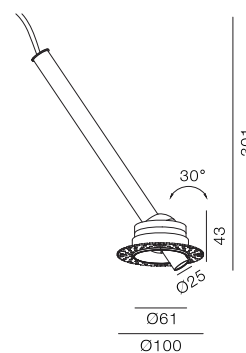

Retractable Trimless 25

-  IP21
-  Class III
-  Ceiling Recessed
-  Acoustic Proof
-  Anti glare hazard UGR<19
-  RG1 | Blue light
-  70mm
-  Altamente riciclabile Highly recyclable
-  FSC Package

6Watt Retractable Gyro Tiltable Downlight

Code	System Power	LED Power	Lumens(at 3000K)	CRI	Lifetime (Ta 25°C)
DL3811	7.5W	500mA 12V	350lm	>93/97	50.000h L90B10

Finish	LED CCT	Beam	Key Information	
101 Textured White	2700K	15°	Material	Aluminium
102 Textured Black	3000K	24°	Mounting	Ceiling Recessed
	4000K	36°	Gear	This product is supplied without gear.
		50°	Warranty	5 Year

Light Distribution for 3000K

narrow 15°

h(m)	E(lx)	o(m)
1	2439	o0.34
2	609.7	o0.69
3	271.0	o1.04
4	152.4	o1.39
5	97.56	o1.73

Accessories

- 2  Glass Diffuser
- 2  Honeycomb Louvre