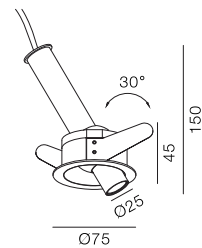

# Retractable 25

-  IP21
-  Class III
-  Ceiling Recessed
-  Acoustic Proof
-  Anti glare hazard UGR<14
-  RG1 | Blue light
-  66mm
-  Altamente riciclabile Highly recyclable
-  FSC Package

## 6Watt Retractable Gyro Tilttable Downlight

Code	System Power	LED Power	Lumens(at 3000K)	CRI	Lifetime (Ta 25°C)
DL3831	7.5W	500mA 12V	350lm	>93/97	50.000h L90B10

Finish	LED CCT	Beam	Key Information	
101 Textured White	 2700K	 15°	Material	Aluminium
102 Textured Black	 3000K	 25°	Mounting	Ceiling Recessed
	 4000K	 36°	Gear	This product is supplied without gear.
		 55°	Warranty	5 Year

### Light Distribution for 3000K

narrow 15°

h(m)	E(lx)	o(m)
1	2618	ø0.33
2	654.4	ø0.66
3	290.9	ø0.99
4	163.6	ø1.32
5	104.7	ø1.65