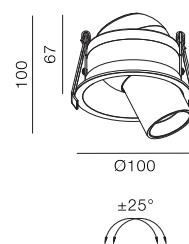

Retractable 40

-  IP21
-  Class III
-  Ceiling Recessed
-  Acoustic Proof
-  Anti glare hazard UGR<19
-  RG1 | Blue light
-  90mm
-  Altamente riciclabile Highly recyclable
-  FSC Package

10.2Watt Retractable Gyro Tilttable Downlight

Code	System Power	LED Power	Lumens(at 3000K)	CRI	Lifetime (Ta 25°C)
DL3833	12.7W	300mA 36V	794lm	>93/97	50.000h L90B10

Finish	LED CCT	Beam	Key Information	
101 Textured White	 2700K	 15°	Material	Aluminium
102 Textured Black	 3000K	 24°	Mounting	Ceiling Recessed
	 4000K	 36°	Gear	This product is supplied without gear.
		 50°	Warranty	5 Year

Light Distribution for 3000K

medium 38°

h(m)	E(lx)	o(m)
1	1710	ø0.67
2	427.6	ø1.35
3	190.0	ø2.03
4	106.9	ø2.70
5	68.41	ø3.38

Accessories

- 2  Glass Diffuser
- 2  Honeycomb Louvre