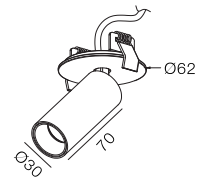

Light Distribution for 2700K

medium 38°

h(m)	E(lx)	o(m)
1	398.0	o0.83
2	99.00	o0.98
3	44.00	o1.48
4	24.00	o1.97
5	15.00	o2.46

Gear
This product is supplied without gear.