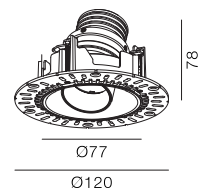

Echo Trimless Tilt 75

 IP21

 Class III

 Ceiling Recessed

 Anti glare hazard
UGR<14

 RG1 | Blue light

 90mm

 Altamente riciclabile
Highly recyclable

 FSC
Package

5.4Watt Trimless Adjustable Spot

Code	System Power	LED Power	Lumens(at 3000K)	CRI	Lifetime (Ta 25°C)
DL6018	6.8W	150mA 36V	450lm	>93/97	50.000h L90B10

Finish	LED CCT	Beam	Key Information	
Powder Coat	 2700K	 18°	Material	Aluminium
Liquid Paint	 3000K	 24°	Mounting	Ceiling Recessed
Anodize	 4000K	 36°	Gear	This product is supplied without gear.
		 55°	Warranty	5 Year