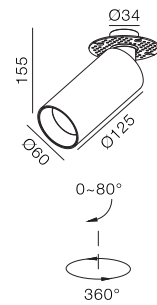

Accessories	
2	Glass Diffuser
2	Honeycomb Louvre

Gear
This product is supplied with built-in phase dim or DALI driver.