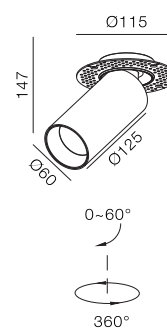

# Compact Trimless Recess 60

-  IP44
-  Class III
-  Ceiling Recessed
-  Anti glare hazard UGR<19
-  RG1 | Blue light
-  65mm
-  Altamente riciclabile Highly recyclable
-  FSC Package

## 11Watt Trimless Adjustable Spot with Built-in Driver

Code	System Power	LED Power	Lumens(at 3000K)	CRI	Lifetime (Ta 25°C)
DL6041	9W	250mA 36V	900lm	>93/97	50.000h L90B10

Finish	LED CCT	Beam
Powder Coat	 2700K	 18°
Liquid Paint	 3000K	 24°
Anodize	 4000K	 36°
		 55°

Key Information	
Material	Aluminium
Mounting	Ceiling Recessed
Warranty	5 Year

Accessories	
2 	Glass Diffuser
2 	Honeycomb Louvre

**Gear**  
This product is supplied with built-in phase dim or DALI driver.