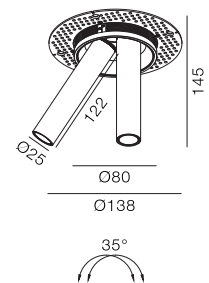

Slim Trimless Twin Spot 25

IP21

Class III

Ceiling Recessed

Anti glare hazard
UGR<14

RG1 | Blue light

100mm

Altamente riciclabile
Highly recyclable

FSC
Package

12Watt Trimless Twin Spots

Code	System Power	LED Power	Lumens(at 3000K)	CRI	Lifetime (Ta 25°C)
DL6045	14.1W	500mA 24V	990lm	>93/97	50.000h L90B10

Finish	LED CCT	Beam
Powder Coat	2700K	18°
Liquid Paint	3000K	24°
Anodize	4000K	36°

Key Information	
Material	Aluminium
Mounting	Ceiling Recessed
Warranty	5 Year

Accessories	
2	Glass Diffuser
2	Honeycomb Louvre

Gear
This product is supplied without gear.