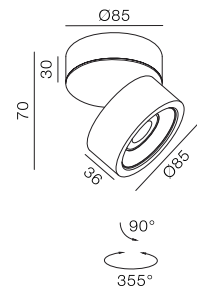

8.3Watt Adjustable Spotlight

Code	System Power	LED Power	Lumens(at 3000K)	CRI	Lifetime (Ta 25°C)
SD3114	10.4W	230mA 36V	800lm	>93/97	50.000h L90B10

Finish	LED CCT	Beam
101 Textured White	2700K	15°
102 Textured Black	3000K	24°
	4000K	36°
		60°

Key Information	
Material	Aluminium
Mounting	Ceiling/Wall Surface
Warranty	5 Year

Light Distribution for 3000K

wide 46.1°

h(m)	E(lx)	o(m)
1	1304	ø0.85
2	326.0	ø1.70
3	144.9	ø2.55
4	81.49	ø3.40
5	52.15	ø4.26