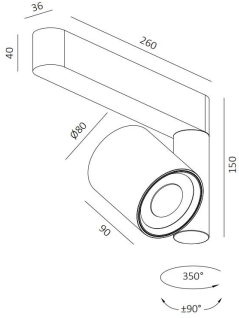

SD3124

13W Surface Spots Light

Description

Stylish Surface Spot;
180 Degree tilt & 355 Degree Rotate;
Built-in TCI ultra-slim LED driver;
Available with track mounting;

Finish

Black/White

Material

Aluminium
Press steel

15D

24D

36D

TECHNICAL CHARACTERISTICS

Light source

Light source: Citizen CLU028 1204
Output (W): 300mA 36V, 10.8W
Total power consumption (W): 13.5W
Color temperature: 2700K/3000K/4000K
CRI: ≥ 90
Photobiological risk: RG1
Real Lumen: 1100
Qty Leds: 1
Lm/Real W: 81.5
Life Time: 50.000h L90B10
MacAdam steps: 3
UGR: 21.8

Gear

This product is supplied
with built-in gear.

Luminaire

IP21 for indoor using
crossing: No
Warranty: 5 Years

LIGHT DISTRIBUTION for 2700K wide 24.1°

h(m)	E(lx)	Ø(m)
1	7369	Ø0.43
2	1842	Ø0.85
3	818.8	Ø1.27
4	460.6	Ø1.70
5	294.8	Ø2.12