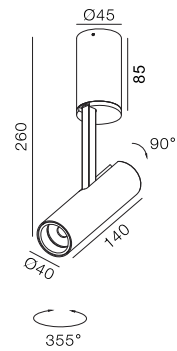

Classic Surface Slim 40

-  IP21
-  Class I
-  Ceiling Surface
-  Anti glare hazard UGR<19
-  RG1 | Blue light
-  Altamente riciclabile Highly recyclable
-  FSC Package

12.6Watt Adjustable Surface Spotlight

Code	System Power	LED Power	Lumens(at 3000K)	CRI	Lifetime (Ta 25°C)
SD3154	14.8W	350mA 36V	950lm	>93/97	50.000h L90B10

Finish	LED CCT	Beam	Key Information	
Powder Coat	 2700K	 20°	Material	Aluminium
Liquid Paint	 3000K	 36°	Mounting	Ceiling Surface
Anodize	 4000K	 50°	Warranty	5 Year

Light Distribution for 3000K

spot 21°			medium 26°			wide 38°		
h(m)	E(lx)	o(m)	h(m)	E(lx)	o(m)	h(m)	E(lx)	o(m)
1	2172	o0.37	1	2478	o0.47	1	1498	o0.68
2	543.1	o0.75	2	619.5	o0.94	2	374.5	o1.36
3	241.4	o1.12	3	275.3	o1.41	3	166.4	o2.04
4	135.8	o1.49	4	154.9	o1.87	4	93.62	o2.73
5	86.90	o1.87	5	99.12	o2.34	5	59.92	o3.41