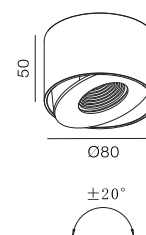

Key Information	
Material	Aluminium
Mounting	Ceiling Surface
Warranty	5 Year

Light Distribution for 2700K

spot 10°

h(m)	E(lx)	o(m)
1	11200	ø0.19
2	2800	ø0.37
3	1244	ø0.56
4	700.0	ø0.75
5	448.0	ø0.93

Gear
This product is supplied without gear, driver to be remote.