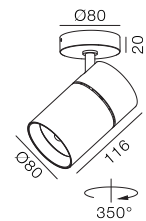

Accessories	
2	Glass Diffuser
2	Honeycomb Louvre

Gear

This product is supplied with on/off, phase-dim power supply.