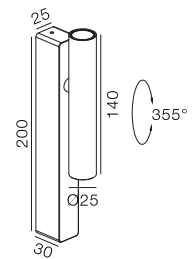

# Slim 2 Directional Wall Spot 25

IP21

Class I

Wall Surface

Anti glare hazard  
UGR<19

RG1 | Blue light

Altamente riciclabile  
Highly recyclable

FSC  
Package

## 6Watt 2 Directional Wall Spots

Code	System Power	LED Power	Lumens(at 3000K)	CRI	Lifetime (Ta 25°C)
WL3389	7.5W	500mA 12V	400lm	>93/97	50.000h L90B10

Finish	LED CCT	Beam	Key Information	
Powder Coat	2700K	18°	Material	Aluminium
Liquid Paint	3000K	24°	Mounting	Wall Surface
Anodize	4000K	36°	Warranty	5 Year