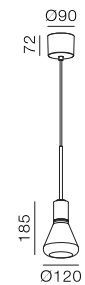

Pendant Lab Cone

-  IP21
-  Class I
-  Ceiling Surface
-  RG1 | Blue light
-  Altamente riciclabile
Highly recyclable
-  FSC
Package

6.3Watt Glass Pendant Light

Code	System Power	LED Power	Lumens(at 3000K)	CRI	Lifetime (Ta 25°C)
PL3023	7.8W	350mA 18V	400lm	>90	50.000h L90B10

Finish	LED CCT	Beam	Key Information	
101 Textured White	2700K	Flood	Material	Aluminium
102 Textured Black	3000K		Mounting	Ceiling Surface
	4000K		Warranty	5 Year
	D2W			
	TW			

Gear

This product is supplied with built-in phase cut or DALI driver.