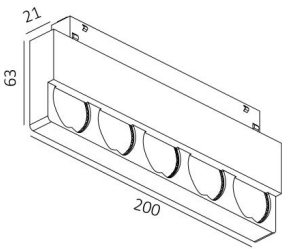

TR3022

10W DC48V Track Light

Description

Track light for indoor use;
Simple Linear design;
IP20 Design;
Wall Washer Design;

Finish

White
Black

Material

Aluminium

TECHNICAL CHARACTERISTICS

Light source

Light source: Osram Oslon square
700mA 3V*5PCS=15V
Total power consumption (W): 10W
Color temperature: 2700K/3000K/4000K
CRI: 90
Photobiological risk: RG1
Real Lumen: 500lm
Qty Leds: 1
Lm/Real W: 50
Life Time: 50.000h L9010
MacAdam steps: 3
UGR: 14