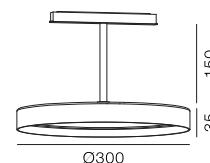

LV Track Circular 300

-  IP21
-  Class III
-  48V Track
-  Anti glare hazard UGR<19
-  RG1 | Blue light
-  Altamente riciclabile Highly recyclable
-  FSC Package

18Watt Wall Circular Diffused Downlight for Low Voltage Track

| Finish | LED CCT | Beam | Key Information | |
|--------------------|---------|------|-----------------|-----------|
| 101 Textured White | 2700K | 20° | Material | Aluminium |
| 102 Textured Black | 3000K | 30° | Mounting | 48V Track |
| | 4000K | 40° | Warranty | 5 Year |

Light Distribution for 3000K

| spot 21° | | | medium 26° | | | wide 38° | | |
|----------|-------|-------|------------|-------|-------|----------|-------|-------|
| h(m) | E(lx) | o(m) | h(m) | E(lx) | o(m) | h(m) | E(lx) | o(m) |
| 1 | 2172 | o0.37 | 1 | 2478 | o0.47 | 1 | 1498 | o0.68 |
| 2 | 543.1 | o0.75 | 2 | 619.5 | o0.94 | 2 | 374.5 | o1.36 |
| 3 | 241.4 | o1.12 | 3 | 275.3 | o1.40 | 3 | 166.4 | o2.04 |
| 4 | 135.8 | o1.49 | 4 | 154.9 | o1.87 | 4 | 93.62 | o2.72 |
| 5 | 86.90 | o1.87 | 5 | 99.12 | o2.34 | 5 | 59.92 | o3.41 |