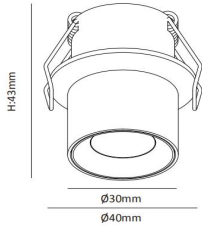

DL3132

2W Mini Drop Recessed Under Cabinet Light

34
m
m
5-25mm

Description

Downlight for indoor use.

Delicate and MINI Design; Suitable for use as residential, hotel, restaurant, and other focused luminaries.

Finish

Black
White

Material

Aluminium
PMMA

TECHNICAL CHARACTERISTICS

Light source

Light source: CREE XPE-2
Output (W): 700mA 3V
2.1W
Total power consumption (W): 2.47W
Color temperature:
2700K/3000K/4000K
CRI: 90
Photobiological risk: RG1
Real Lumen: 158lm
Qty Leds: 1
Lm/Real W: 62
Life Time: 50.000h L90B20
MacAdam steps: 3
UGR: 21.8