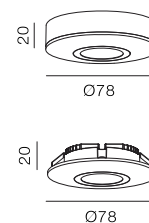

Display Flat 65

-  IP44
-  Class III
-  Ceiling Recessed
-  Acoustic Proof
-  Anti glare hazard UGR<19
-  RG1 | Blue light
-  64mm
-  Altamente riciclabile Highly recyclable
-  FSC Package

4.5W Flat Cabinet Light

Code	System Power	LED Power	Lumens(at 3000K)	CRI	Lifetime (Ta 25°C)
DL3190	5.6W	500mA 9V	350lm	≥90	50.000h L90B10

Finish	LED CCT	Beam	Key Information	
101 Textured White	 2700K	 36°	Material	Aluminium
102 Textured Black	 3000K	 50°	Mounting	Ceiling Recessed
	 4000K		Gear	This product is supplied without gear.
			Warranty	5 Year

Light Distribution for 2700K

medium 32.8°

h(m)	E(lx)	o(m)
1	795.8	ø0.59
2	199.0	ø1.17
3	88.42	ø1.77
4	49.74	ø2.35
5	31.83	ø2.95

Accessories

Surface Kit