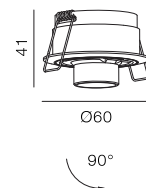

Display Swivel 52

-  IP21
-  Class III
-  Ceiling Recessed
-  RG1 | Blue light
-  52mm
-  Altamente riciclabile
Highly recyclable
-  FSC
Package

2.1Watt Mini Spot for Cabinet or Ceiling

Code	System Power	LED Power	Lumens(at 3000K)	CRI	Lifetime (Ta 25°C)
DL3331	3W	700mA 3V	150lm	≥90	50.000h L90B10

Finish	LED CCT	Beam	Key Information	
101 Textured White	2700K	24°	Material	Aluminium
102 Textured Black	3000K	36°	Mounting	Ceiling Recessed
	4000K	50°	Gear	This product is supplied without gear.
			Warranty	5 Year

Light Distribution for 2700K

spot 18°			medium 24°			wide 34°		
h(m)	E(lx)	o(m)	h(m)	E(lx)	o(m)	h(m)	E(lx)	o(m)
1	551.1	ø0.32	1	402.4	ø0.44	1	276.0	ø0.60
2	137.8	ø0.65	2	100.6	ø0.88	2	69.00	ø1.22
3	61.23	ø0.97	3	44.71	ø1.31	3	30.67	ø1.83
4	34.44	ø1.30	4	25.15	ø1.75	4	17.25	ø2.43
5	22.04	ø1.62	5	16.09	ø2.19	5	11.04	ø3.04