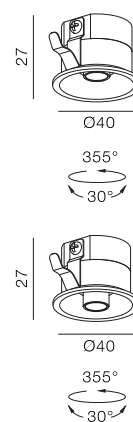

Display Gyro 35

-  IP54
-  Class III
-  Ceiling Recessed
-  Acoustic Proof
-  Anti glare hazard UGR<19
-  RG1 | Blue light
-  35mm
-  Altamente riciclabile Highly recyclable
-  FSC Package

1.5W Mini Gyro Tiltable Downlight for Cabinet

Code	System Power	LED Power	Lumens(at 3000K)	CRI	Lifetime (Ta 25°C)
DL3367	2.1W	500mA 3V	120lm	≥90	50.000h L90B10

Finish	LED CCT	Beam	Key Information	
101 Textured White	 2700K	 20°	Material	Aluminium
102 Textured Black	 3000K	 30°	Mounting	Ceiling Recessed
	 4000K	 40°	Gear	This product is supplied without gear.
			Warranty	5 Year

Light Distribution for 2700K

spot 15°

h(m)	E(lx)	o(m)
1	402.4	ø0.44
2	100.6	ø0.88
3	44.71	ø1.31
4	25.15	ø1.75
5	16.09	ø2.19