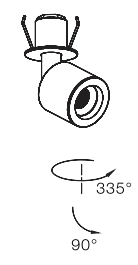

Display Spot 30

-  IP21
-  Class III
-  Ceiling Recessed
-  Acoustic Proof
-  Anti glare hazard UGR<21
-  RG1 | Blue light
-  23mm
-  Altamente riciclabile Highly recyclable
-  FSC Package

2.1Watt Spot for Cabinet

Code	System Power	LED Power	Lumens(at 3000K)	CRI	Lifetime (Ta 25°C)
DL3727	3W	700mA 3V	150lm	≥90	50.000h L90B10

Finish	LED CCT	Beam	Key Information	
101 Textured White	 2700K	 30°	Material	Aluminium
102 Textured Black	 3000K		Mounting	Ceiling Recessed
	 4000K		Gear	This product is supplied without gear.
			Warranty	5 Year