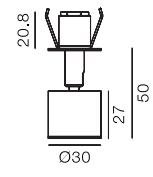

Display Spot 30

-  IP21
-  Class III
-  Ceiling Recessed
-  Acoustic Proof
-  Anti glare hazard UGR<21
-  RG1 | Blue light
-  23mm
-  Altamente riciclabile Highly recyclable
-  FSC Package

2.1Watt Spot for Cabinet

Code	System Power	LED Power	Lumens(at 3000K)	CRI	Lifetime (Ta 25°C)
DL3727	3W	700mA 3V	150lm	≥90	50.000h L90B10

Finish	LED CCT	Beam	Key Information	
101 Textured White	 2700K	 30°	Material	Aluminium
102 Textured Black	 3000K		Mounting	Ceiling Recessed
	 4000K		Gear	This product is supplied without gear.
			Warranty	5 Year

Light Distribution for 3500K

medium 38°

h(m)	E(lx)	o(m)
1	409.3	ø0.70
2	102.3	ø1.40
3	45.48	ø2.09
4	25.58	ø2.79
5	16.37	ø3.49