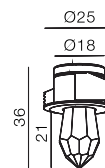

Display Crystal 20

-  IP65
-  Class III
-  Ceiling Recessed
-  Acoustic Proof
-  RG1 | Blue light
-  20mm
-  Altamente riciclabile
Highly recyclable
-  FSC
Package

1.5Watt Mini Spot for Cabinet or Ceiling

Code	System Power	LED Power	Lumens(at 3000K)	CRI	Lifetime (Ta 25°C)
DL3733	1.5W	12V	60lm	≥90	50.000h L90B10

Finish	LED CCT	Beam	Key Information	
101 Textured White	 2700K	 36°	Material	Aluminium
102 Textured Black	 3000K	 50°	Mounting	Ceiling Recessed
501 Polished SUS316	 4000K		Gear	This product is supplied without gear.
	 RGB		Warranty	5 Year