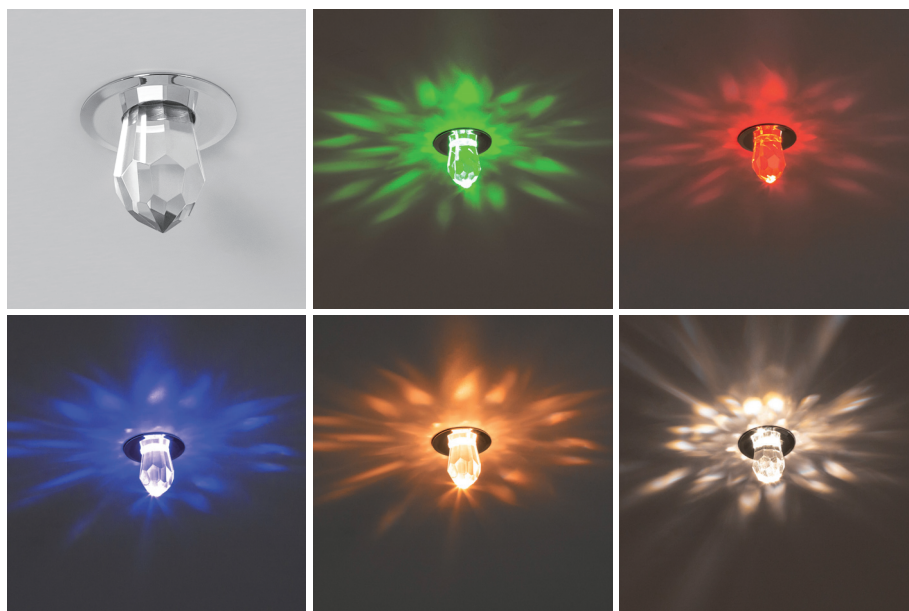

Display Crystal 20

-  IP65
-  Class III
-  Ceiling Recessed
-  Acoustic Proof
-  RG1 | Blue light
-  20mm
-  Altamente riciclabile
Highly recyclable
-  FSC
Package

1.5Watt Mini Spot for Cabinet or Ceiling

Code	System Power	LED Power	Lumens(at 3000K)	CRI	Lifetime (Ta 25°C)
DL3733	1.5W	12V	60lm	≥90	50.000h L90B10

Finish	LED CCT	Beam	Key Information	
101 Textured White	 2700K	 36°	Material	Aluminium
102 Textured Black	 3000K	 50°	Mounting	Ceiling Recessed
501 Polished SUS316	 4000K		Gear	This product is supplied without gear.
	 RGB		Warranty	5 Year

Light Distribution for 2700K

medium 32.8°

h(m)	E(lx)	o(m)
1	795.8	o0.59
2	199.0	o1.17
3	88.42	o1.77
4	49.74	o2.35
5	31.83	o2.95