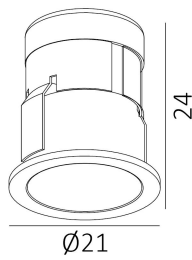

17mm Cutout Ultra compact Mini Downlight

350mA 3V 1W mini Spot
and adaptor ring available in dual color
Osram chip
Max. IP44

DL3766

17mm Cutout Ultra Compact Mini Downlight

17mm
5-25mm

Description

Adaptor ring available in dual color;
IP44;

Finish
Black/White

Material
Aluminium

TECHNICAL CHARACTERISTICS

Light source

Light source: Osram SSL150
Output (W): 350mA 3V
Total power consumption (W): 1W
Color temperature: 2700K/3000K/4000K
CRI: 90
Photobiological risk: RG1
Real Lumen: 80lm
Qty Leds: 1
Lm/Real W: 44.78lm
Life Time: 50.000h L90B20
MacAdam steps: 3
UGR: 14

GEAR

This product is supplied without gear.

Luminaire

Crossing: No
Warranty: 5 Years

PHOTOMETRIC DATA

LIGHT DISTRIBUTION for 3000K
Narrow 20°

h(m)	E(lx)	Ø(m)
1	263.0	Ø0.36
2	65.76	Ø0.72
3	29.23	Ø1.08
4	16.44	Ø1.44
5	10.52	Ø1.80