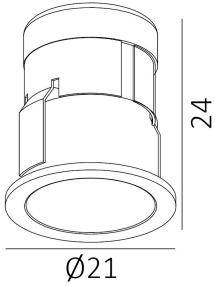

17mm Cutout Ultra compact Mini Downlight

350mA 3V 1W mini Spot
and adaptor ring available in dual color
Osram chip
Max. IP44

DL3766

17mm Cutout Ultra Compact Mini Downlight

17mm
5-25mm

Description

Adaptor ring available in dual color;
IP44;

Finish
Black/White

Material
Aluminium

TECHNICAL CHARACTERISTICS

Light source

Light source: Osram SSL150
Output (W): 350mA 3V
Total power consumption (W): 1W
Color temperature: 2700K/3000K/4000K
CRI: 90
Photobiological risk: RG1
Real Lumen: 80lm
Qty Leds: 1
Lm/Real W: 44.78lm
Life Time: 50.000h L90B20
MacAdam steps: 3
UGR: 14

GEAR

This product is supplied without gear.

Luminaire

Crossing: No
Warranty: 5 Years

PHOTOMETRIC DATA

LIGHT DISTRIBUTION for 3000K
Narrow 20°

h(m)	E(lx)	Ø(m)
1	263.0	Ø0.36
2	65.76	Ø0.72
3	29.23	Ø1.08
4	16.44	Ø1.44
5	10.52	Ø1.80