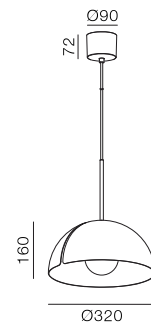

Pendant Lab Shell 320

-  IP21
-  Class I
-  Ceiling Surface
-  RG1 | Blue light
-  Altamente riciclabile
Highly recyclable
-  FSC
Package

6.3Watt Glass Pendant Light with Add-on Shield

Code	System Power	LED Power	Lumens(at 3000K)	CRI	Lifetime (Ta 25°C)
PL3025	7.8W	350mA 18V	400lm	>90	50.000h L90B10

Finish	LED CCT	Beam	Key Information	
101 Textured White	2700K	Flood	Material	Aluminium
102 Textured Black	3000K		Mounting	Ceiling Surface
	4000K		Warranty	5 Year
	D2W			
	TW			

Gear

This product is supplied with built-in phase cut or DALI driver.