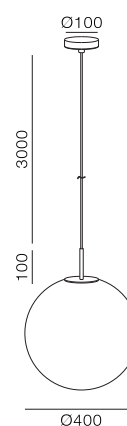

Key Information

Material Aluminium
Mounting Ceiling Surface
Warranty 5 Year

Gear

This product is supplied with built-in phase cut or DALI driver.