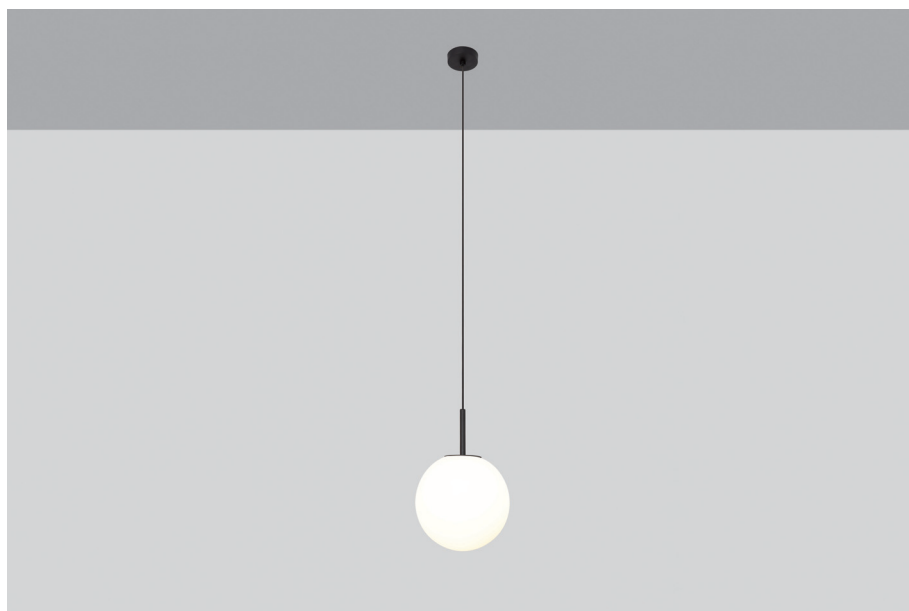

Pendant Ori 200

-  IP21
-  Class I
-  Ceiling Surface
-  RG1 | Blue light
-  Altamente riciclabile
Highly recyclable
-  FSC
Package

12.6Watt Pendant Light with 200mm Glass Ball

Code	System Power	LED Power	Lumens(at 3000K)	CRI	Lifetime (Ta 25°C)
PL3076	14.8W	350mA 18V	850lm	>90	50.000h L90B10

Finish	LED CCT	Beam	Key Information	
101 Textured White	 2700K	 Flood	Material	Aluminium
102 Textured Black	 3000K		Mounting	Ceiling Surface
	 4000K		Warranty	5 Year
	 D2W			
	 TW			

Gear

This product is supplied with built-in phase cut or DALI driver.