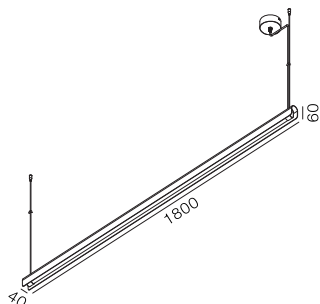

Sketch

Gear
This product is supplied with built-in phase cut or DALI driver.