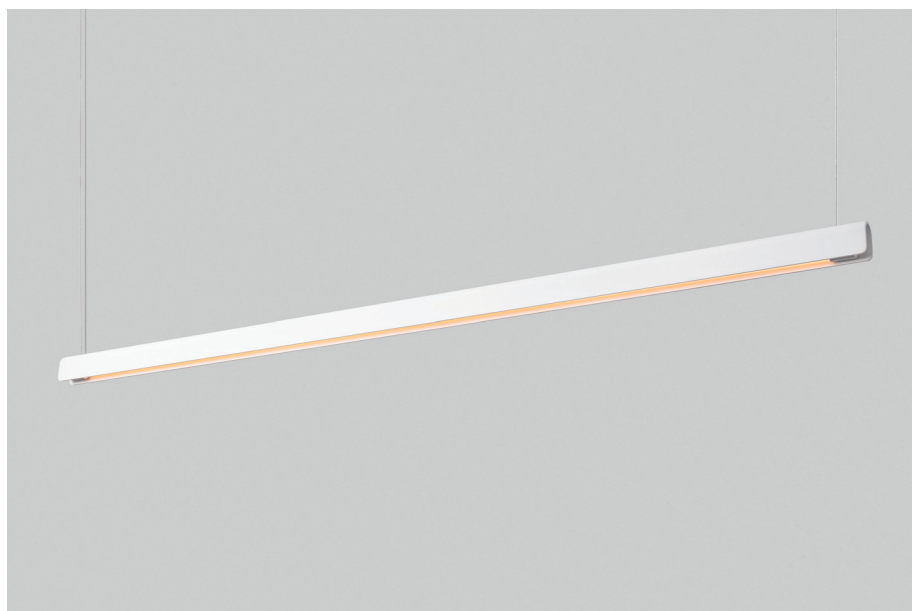

Pendant Linear 1800

-  IP54
-  Class I
-  Ceiling Surface
-  RG1 | Blue light
-  Altamente riciclabile
Highly recyclable
-  FSC
Package

60Watt Linear Diffused Pendant 1800

Code	System Power	LED Power	Lumens(at 3000K)	CRI	Lifetime (Ta 25°C)
PI3085	60W	24V	3500lm	>90	50.000h L90B10

Key Information	
Material	Aluminium
Mounting	Ceiling Surface
Warranty	5 Year

Sketch

Gear
This product is supplied with built-in phase cut or DALI driver.