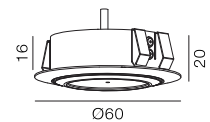

# Display Slide 55

-  IP21
-  Class III
-  Ceiling Recessed
-  Anti glare hazard UGR<21
-  RG1 | Blue light
-  55mm
-  Altamente riciclabile Highly recyclable
-  FSC Package

## 3.2Watt Tiltable Cabinet Light with Shallow Body

Code	System Power	LED Power	Lumens(at 3000K)	CRI	Lifetime (Ta 25°C)
DL3573	4W	350mA 9V	280lm	≥90	50.000h L90B10

Finish	LED CCT	Beam	Key Information	
101 Textured White	 2700K	 36°	Material	Aluminium
102 Textured Black	 3000K	 50°	Mounting	Ceiling Recessed
	 4000K		Gear	This product is supplied without gear.
			Warranty	5 Year