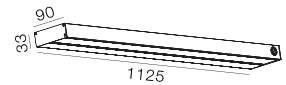

Display Stella 1125

-  IP21
-  Class I
-  Ceiling Surface
-  Anti glare hazard
UGR<21
-  RG1 | Blue light
-  Altamente riciclabile
Highly recyclable
-  FSC
Package

18Watt Linear Undercabinet Light

Code	System Power	LED Power	Lumens(at 3000K)	CRI	Lifetime (Ta 25°C)
WL3178	20.6W	500mA 36V	1531lm	≥90	50.000h L90B10

Finish	LED CCT	Beam
101 Textured White	 2700K	 30°
102 Textured Black	 3000K	
	 4000K	

Key Information	
Material	Aluminium
Mounting	Surface
Gear	This product is supplied without gear.
Warranty	5 Year

Light Distribution for 3000K

medium 106°

h(m)	E(lx)	o(m)
1	189.5	o2.57
2	47.37	o5.15
3	21.05	o7.73
4	11.84	o10.31
5	7.570	o12.89

Gear
This product is supplied with built-in phase cut or DALI driver.